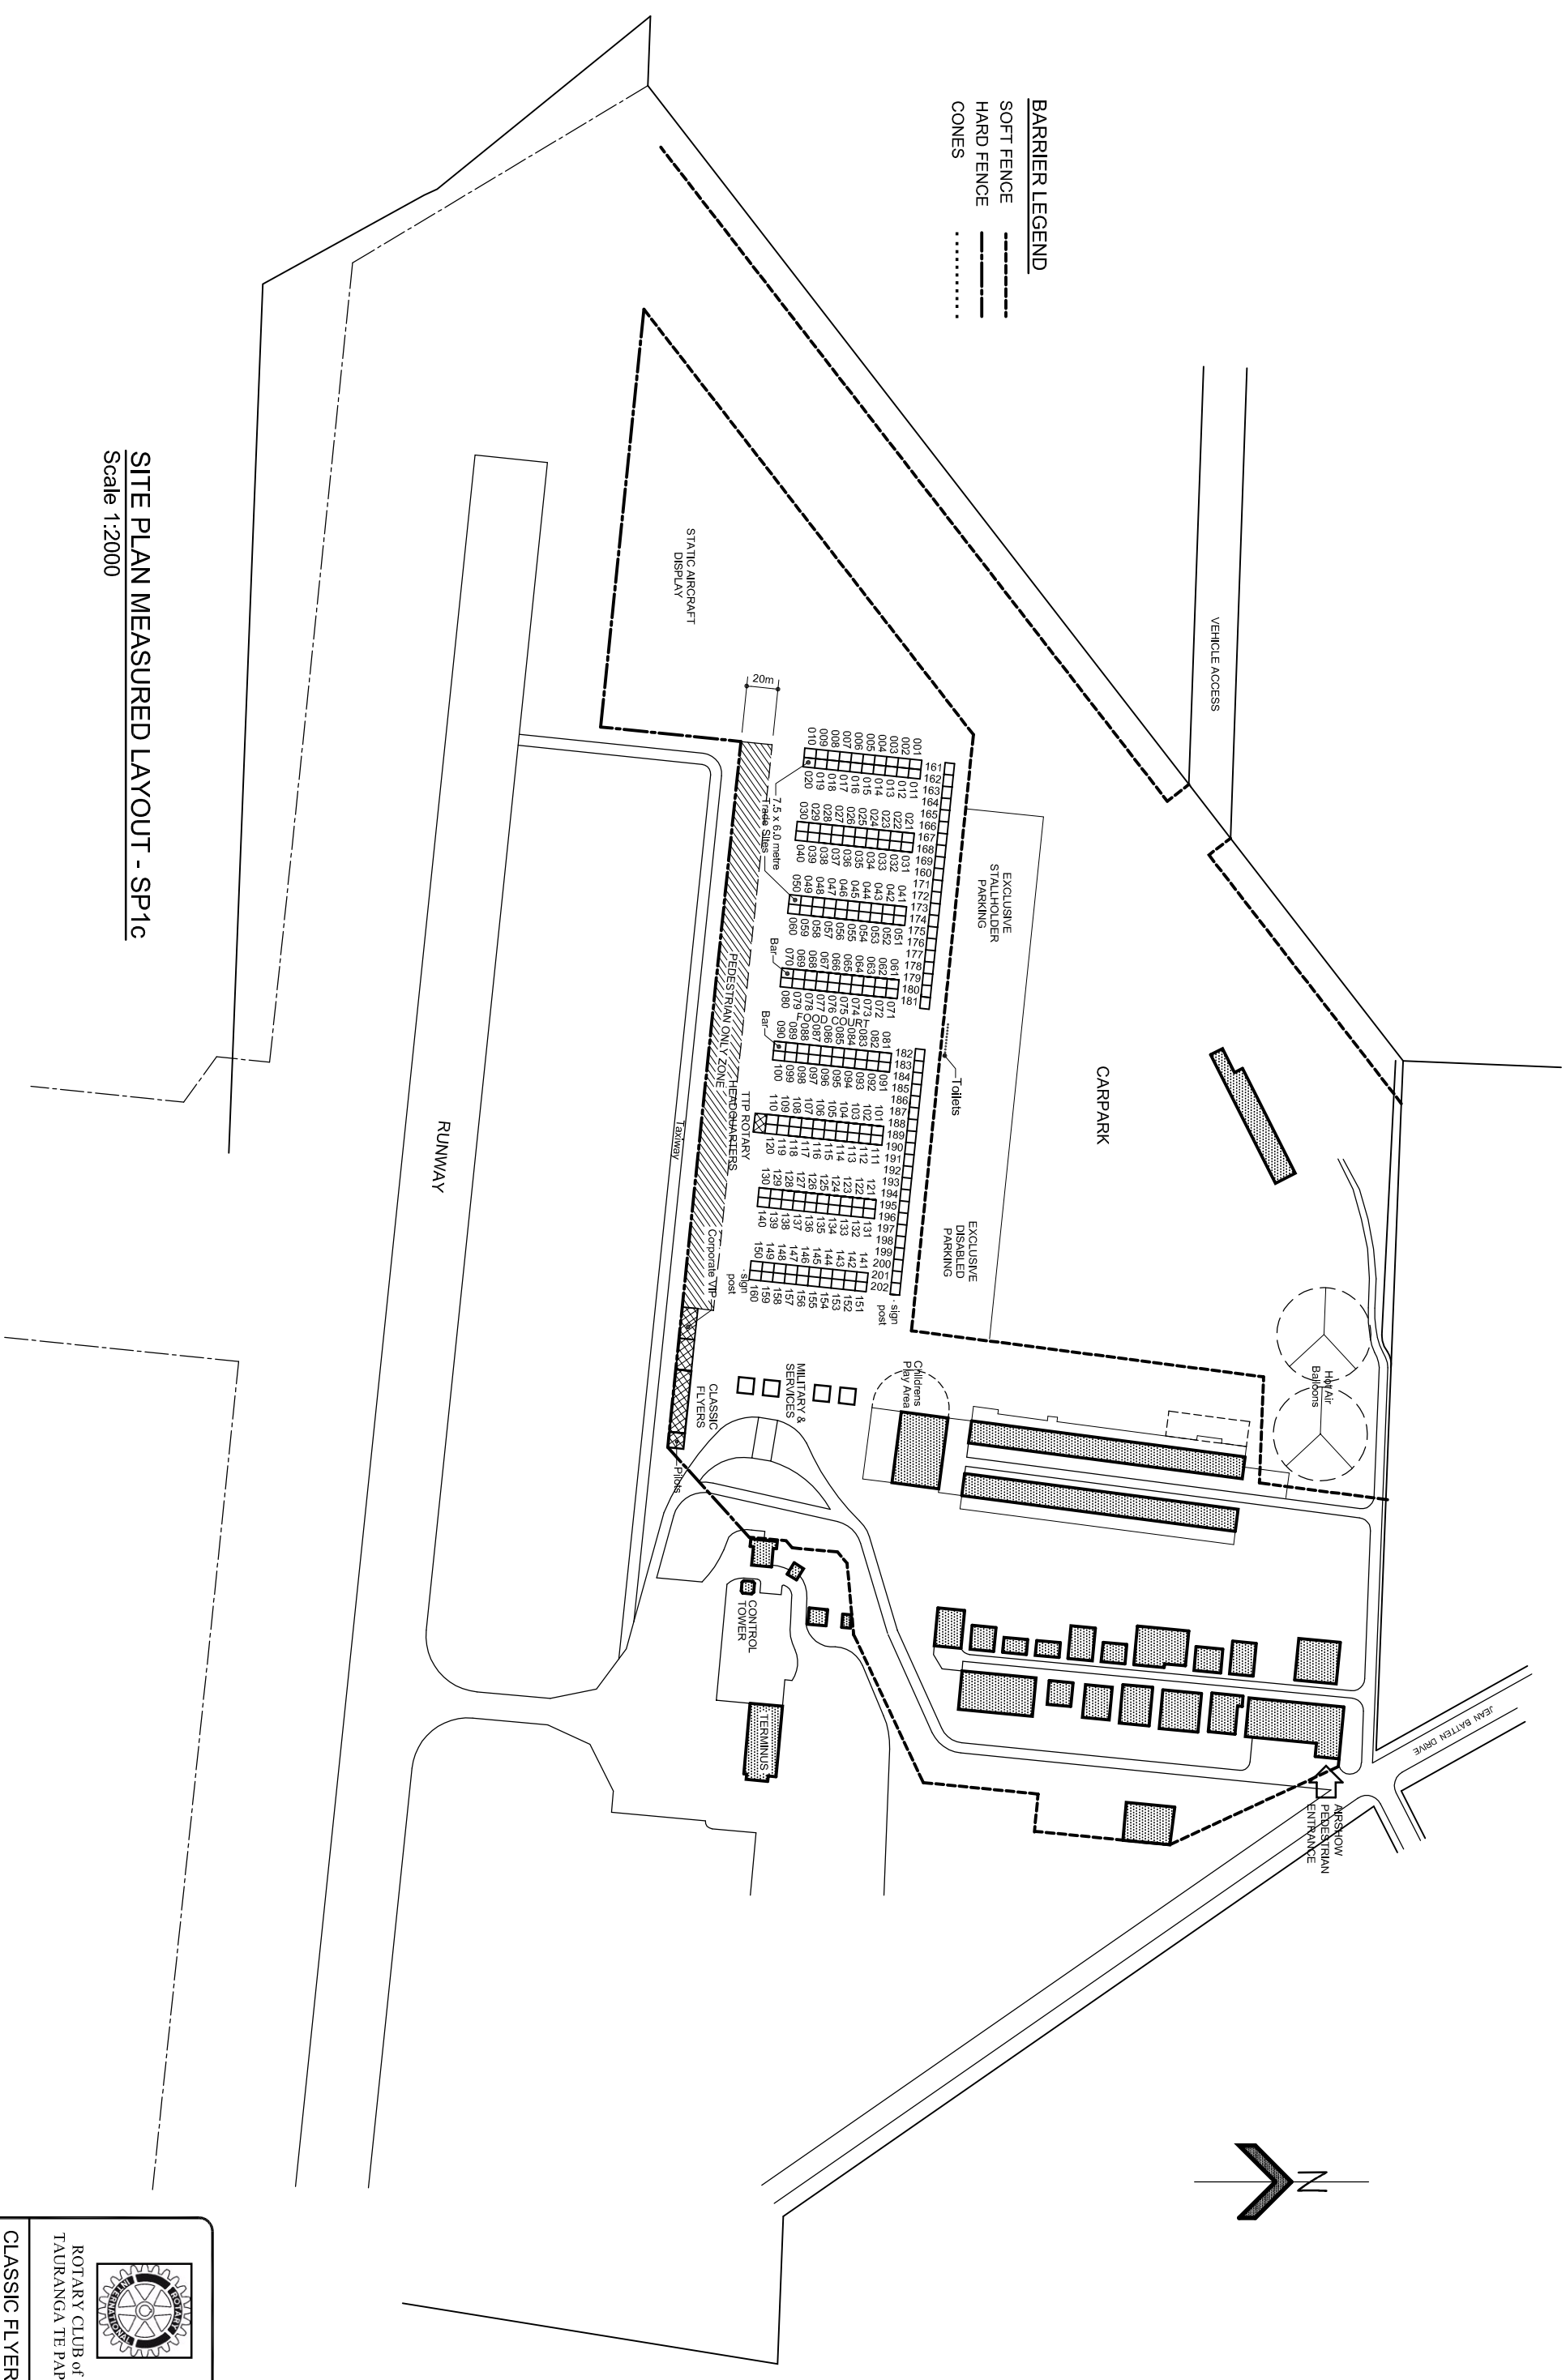

BARRIER LEGEND
 SOFT FENCE - - - - -
 HARD FENCE - - - - -
 CONES
 - - - - -

SITE PLAN MEASURED LAYOUT - SP1c
 Scale 1:2000

ROTARY CLUB of
 TAURANGA TE PAPA
 CLASSIC FLYERS
 TAURANGA CITY
 AIR SHOW and
 FAMILY FUN DAY
 2012