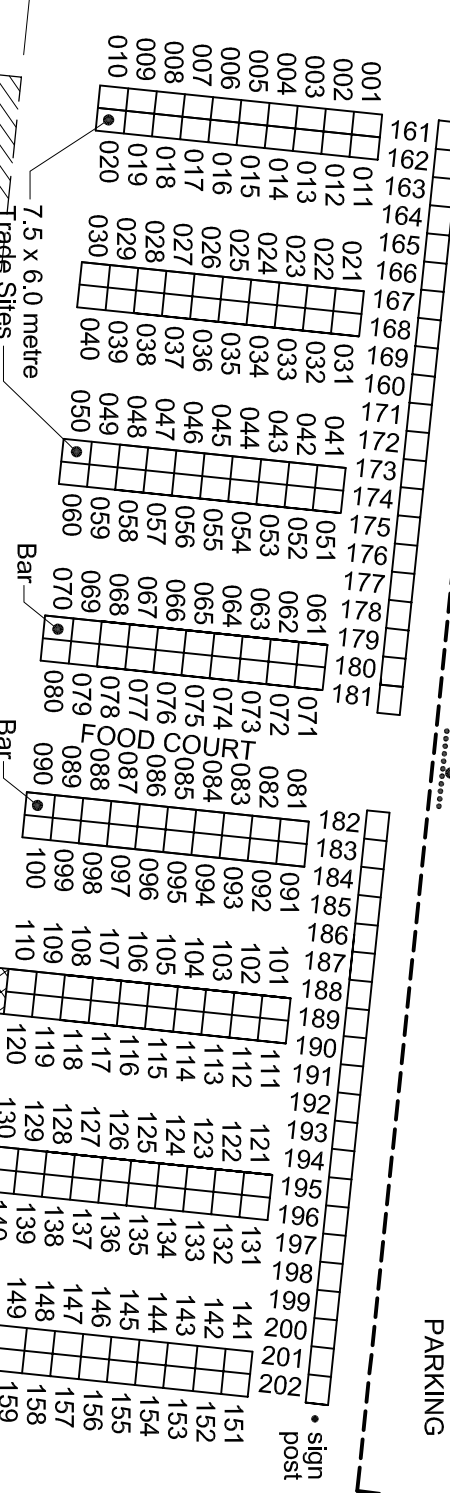

CARPARK

EXCLUSIVE
STALLHOLDER
PARKING

EXCLUSIVE
DISABLED
PARKING

Toilets

7.5 x 6.0 metre
Trade Sites

Bar

Bar

Bar

• sign
post

STATIC AIRCRAFT
DISPLAY

20m

PEDESTRIAN ONLY ZONE

TTP ROTARY
HEADQUARTERS

Corporate VIP
post

CLASSIC
FLYERS

Pilots

MILITARY &
SERVICES

Childrens
Play Area

CONTROL
TOWER

TERMINUS

RUNWAY

PLAN - TRADE SITE LAYOUT

Scale 1:2000

ROTARY CLUB of
TAURANGA TE PAPA